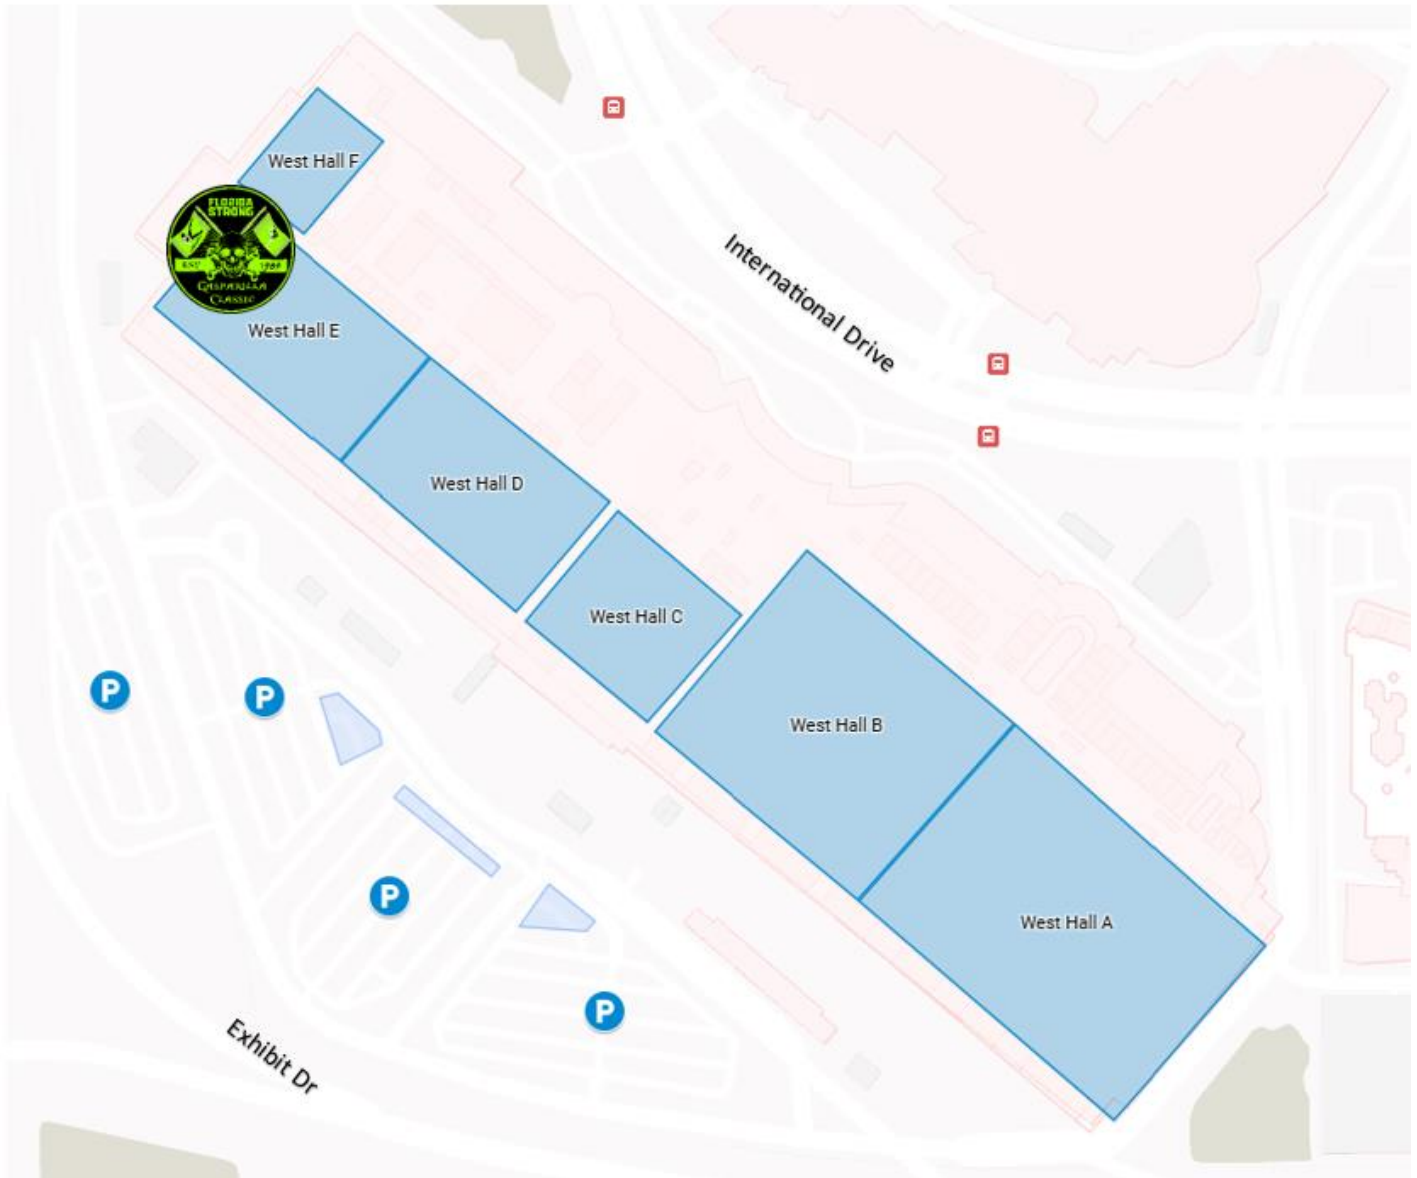

Orange County Convention Center West – 9800 International Drive, Orlando, FL 32819

Hall E – Competition

Hall F - Awards

Parking Fee is $20 per day – CREDIT CARD ONLY
Spectator Admission – Cash Adults $25 per day Children (5-17) $20 per day

Posted January 15, 2025 Changes made *